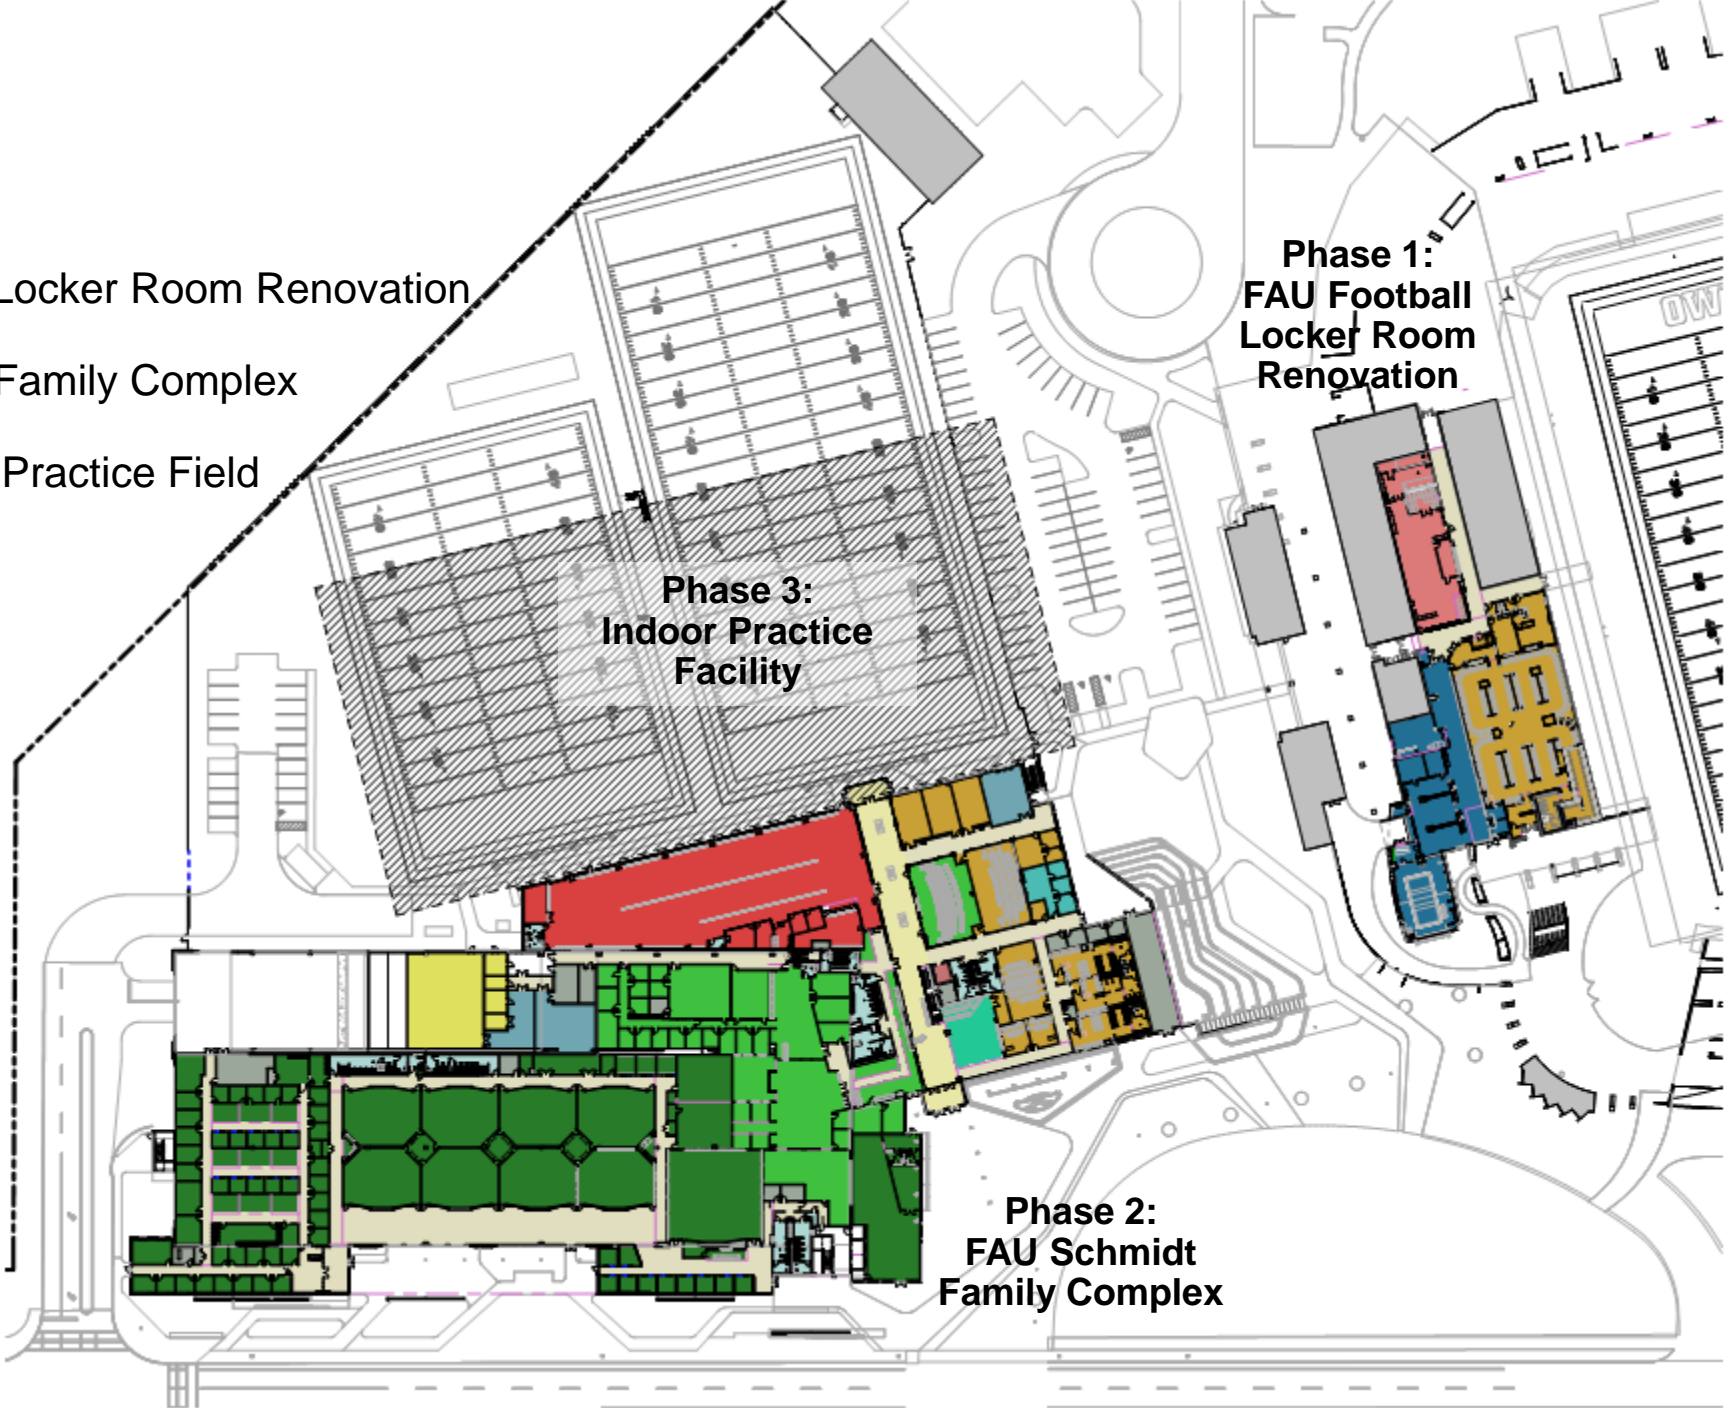

Site Plan

Phase 1: FAU Football Locker Room Renovation

Phase 2: FAU Schmidt Family Complex

Phase 3: Future Indoor Practice Field

Phase 1:
FAU Football
Locker Room
Renovation

Phase 3:
Indoor Practice
Facility

LEVEL 02

- 03. ATHLETICS ADMIN.
- 04. CELEBRATION CORRIDOR
- 05. BANQUET HALL
- 06. BANQUET PATIO

LEVEL 01

- 07. PRACTICE FIELDS
- 08. COLLEGE OF BUSINESS
- 09. ACADEMIC CENTER
- 10. ATHLETICS
- 11. EXHIBITION SPACE