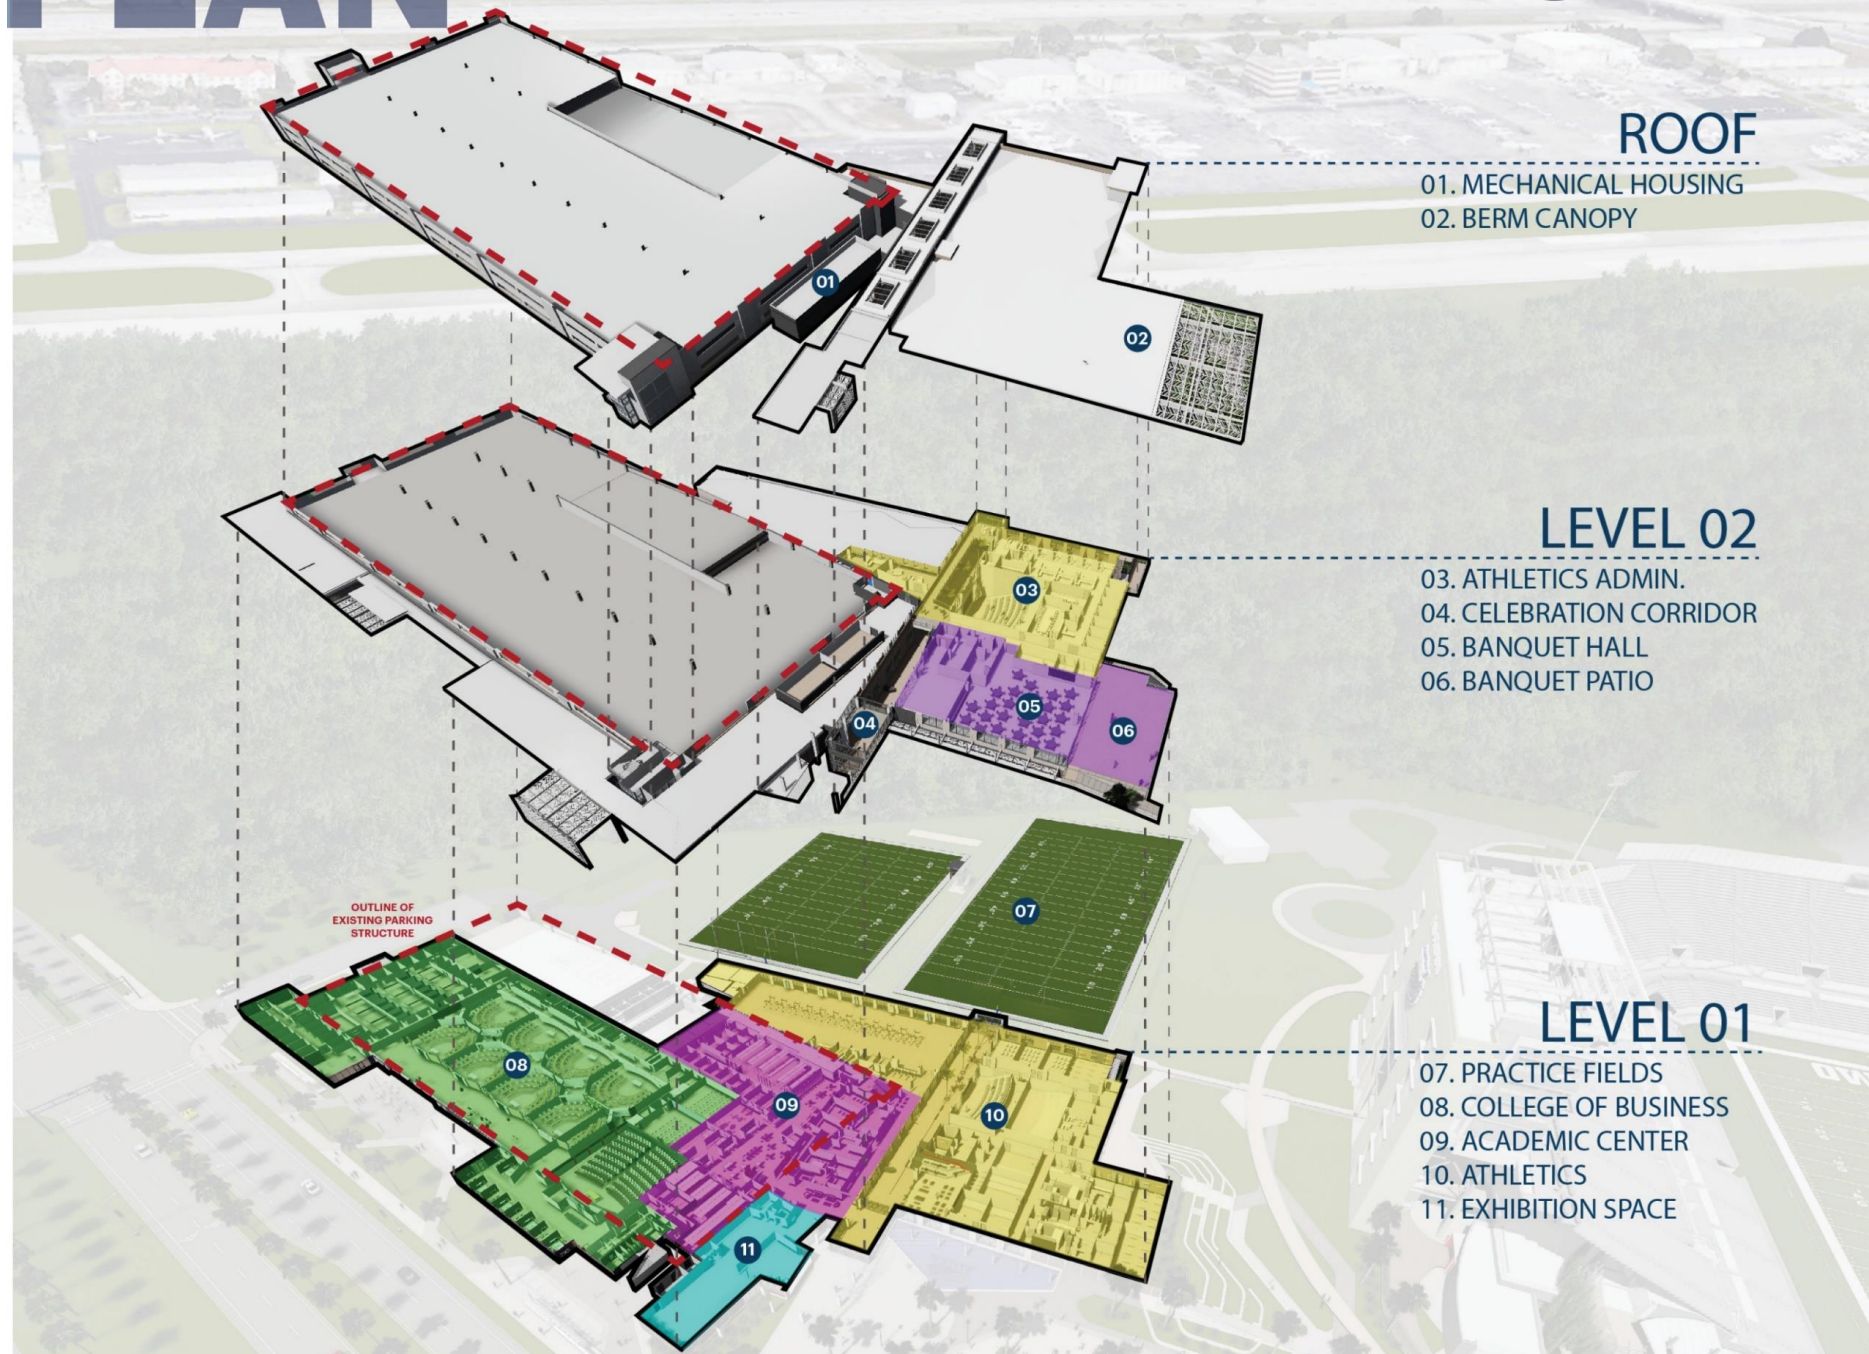

Site Plan

Phase 1: FAU Football Locker Room Renovation

Phase 2: FAU Schmidt Family Complex

Phase 3: Future Indoor Practice Field

Phase 1:
FAU Football
Locker Room
Renovation

Phase 3:
Indoor Practice
Facility

Phase 2:
FAU Schmidt
Family Complex

PHASE 3
Future Indoor Practice Facility

PHASE 2
Schmidt Family Complex

PHASE 1
Stadium Renovation

PLAN

PHASE 2

ROOF

- 01. MECHANICAL HOUSING
- 02. BERM CANOPY

LEVEL 02

- 03. ATHLETICS ADMIN.
- 04. CELEBRATION CORRIDOR
- 05. BANQUET HALL
- 06. BANQUET PATIO

LEVEL 01

- 07. PRACTICE FIELDS
- 08. COLLEGE OF BUSINESS
- 09. ACADEMIC CENTER
- 10. ATHLETICS
- 11. EXHIBITION SPACE